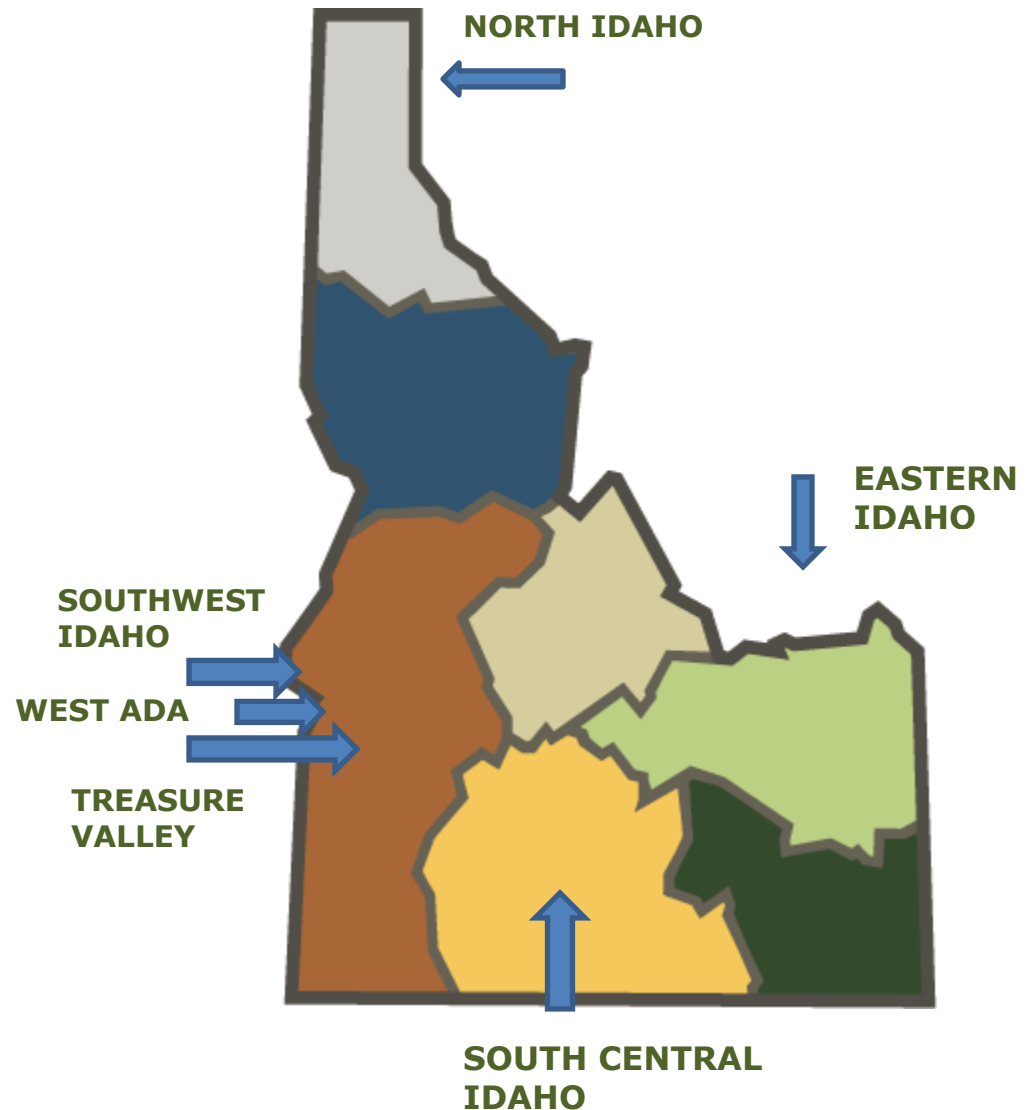

National History Day in Idaho: 2021 Contests

Western Ada county

EASTERN IDAHO REGION

Coordinator: Rona Johnson
Rocky Mountain Middle School
3443 N. Ammon Road
Idaho Falls, ID 83401
Email: jolleyr@d92.k12.id.us, jolleyr@d93mail.com
(208) 525-4403

Clark, Fremont, Jefferson, Madison, Teton, Bonneville, Bingham, Power, Bannock, Caribou, Bear Lake, Franklin, and Oneida counties

TREASURE VALLEY/SOUTH CENTRAL REGION

Coordinator: NHD in Idaho Coordinators
National History Day in Idaho
610 North Julia Davis Drive
Boise, ID 83712
Email: johanna.bringhurst@ishs.idaho.gov
(208) 780-5190

Eastern Ada county, Boise, Valley, and Elmore counties

Lemhi, Custer, Blaine, Camas, Gooding, Lincoln, Minidoka, Jerome, Twin Falls, Cassia, and Butte counties

SOUTHWESTERN REGION

Coordinator: NHD in Idaho Coordinators
National History Day in Idaho
610 North Julia Davis Drive
Boise, ID 83712
Email: ben.knapp@ishs.idaho.gov
(208) 780-5191

Canyon, Payette, Gem, Washington, Adams, Owyhee counties