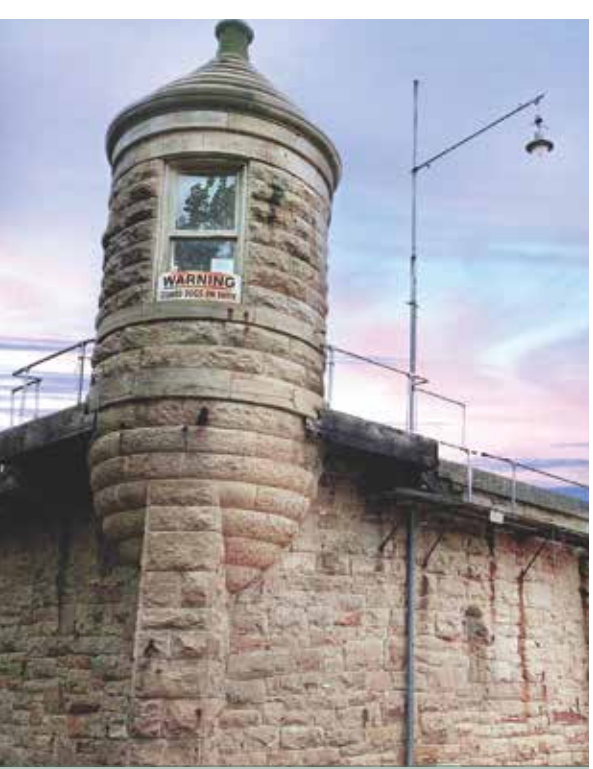

STRICKER RANCH and ROCK CREEK STATION,
Hansen

CELEBRATE IDAHO ARCHAEOLOGY AND HISTORIC PRESERVATION MONTH 2021

OLD IDAHO
PENITENTIARY, Boise

HISTORIC FRANKLIN PROPERTIES,
Franklin

STRICKER RANCH and
ROCK CREEK STATION, Hansen

PIERCE COURTHOUSE,
Pierce

PIONEER VILLAGE at
THE IDAHO STATE MUSEUM, Boise

Lasting Legacy

**IN 2021, THE IDAHO STATE HISTORICAL SOCIETY
CELEBRATES 140 YEARS OF SERVICE TO THE STATE.**

Historic properties are a lasting legacy of the Idahoans who built our state. The vision and perseverance of those who came before us are reflected in the tangible remnants of what they left behind. The ISHS stewards 61 buildings and maintains 600 acres of land throughout the state, ensuring that irreplaceable historic properties are preserved and maintained for future generations of Idahoans.